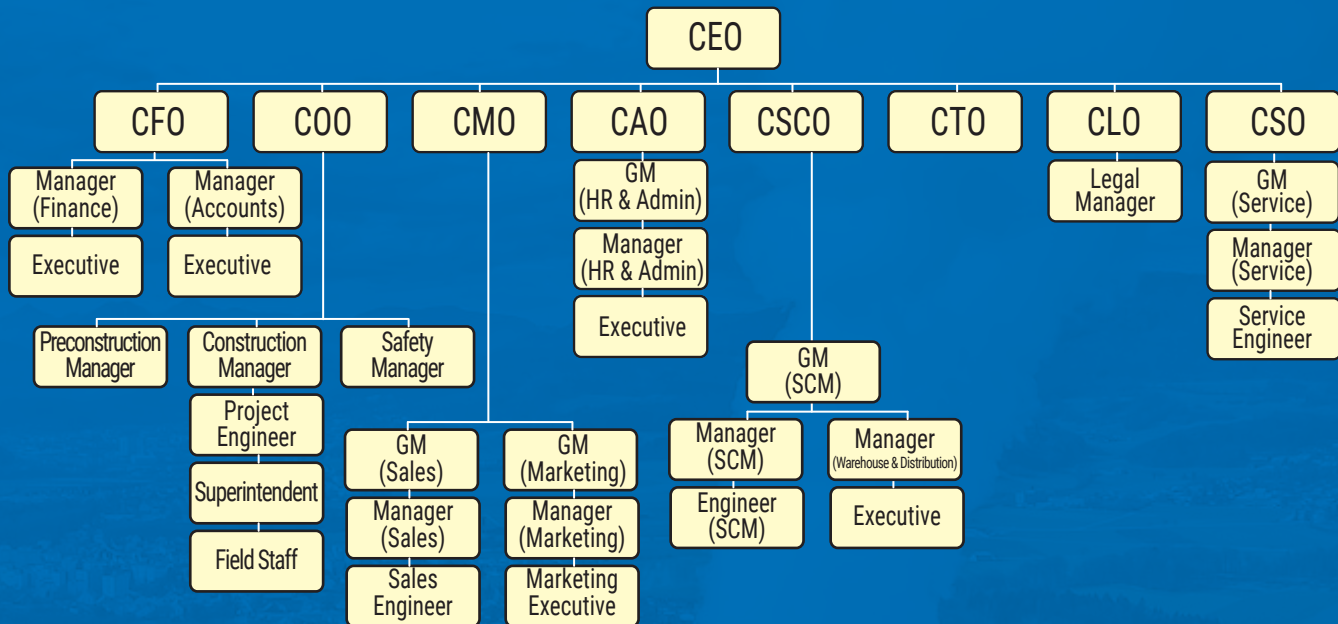

Organogram

Main Areas of Business

• Power Generation Sector • Power Transmission & Distribution Substation Sector • Overhead Transmission & Distribution Line Sector • Telecommunication Sector • Renewable Energy Generation Sector • Oil & Gas Production Sector • Oil & Gas Exploration Sector • Industrial Automation Sector • Manufacturing Industries • Pharmaceutical Factory • Cement Factory • Glass Production Factory • Textile and Spinning Mill • Garment Factory • Steel Mill • Water Treatment Plant • Beverage Plant • Industrial Production Plant

Our Products

Power Generation System Products

• Gas Turbine Generator • Steam Turbine Generator • Heat Recovery Steam Generator (HRSG) • Boiler • Natural Gas Generator • Diesel Generator • HFO Generator • Gasoline Generator • Air Compressor • Air Dryer • Spare Parts.

Power Transmission & Distribution Substation System Products

Low Voltage Products & Systems

• MCB • MCCB • RCCB • Air Circuit Breaker (ACB) • Surge Protective Device • Magnetic Contactor • Thermal Overload Relay • Contactor for capacitor switching • Power Supply Capacitor • Power Factor Correction Controller • Fuse Link • Fuse Gear • General Purpose Relay • Automatic Transfer Switch (ATS) • Changeover Switch • Switch and Indicator Lamp • Current Transformer (LV) • Power Cable and Control Cable • Spare Parts

Medium Voltage Products & Systems

• MV Vacuum Circuit Breaker • MV SF6 Gas Circuit Breaker • MV Vacuum Contactor • MV Load Break Switch • MV Outdoor Vacuum Recloser • MV Indoor/Outdoor Dry Type/Oil Filled Current Transformer • MV Indoor/Outdoor Dry Type/Oil Filled Voltage Transformer • MV Switches, Disconnecter & Isolator • MV Earthing Switch • MV Surge Arrester (Indoor & Outdoor) • MV Fuse • MV Fuse Cutout • MV Insulator • MV Heat Shrink • MV Power Cable and Wire • Spare Parts : • Spring Operating Mechanism for LBS • Electromagnet Mechanism for LBS • Manual Mechanism for LBS • Operation Mechanism for VCB • Gear Motor for VCB • Opening Coil & Closing Coil for VCB • Contactor Head for VCB • Female Contactor Box • Male Contactor Box • Sealing Pole for VCB • Gas Insulating Enclosure • VCB Truck • VCB Gear • VCB Socket • Vacuum Interrupter for VCB • Vacuum Interrupter for LBS • Vacuum Interrupter for contactor, Recloser & sectional switch • Switchgear Enclosure • VCB Complete Parts • LBS Complete Parts

High Voltage Products & Systems

• HV Generator Circuit Breaker • HV Disconnecter • HV Oil Filled Current Transformer • HV Oil Filled Capacitive/Inductive Voltage Transformer • HV Live Tank/Dead Tank SF6 Circuit Breaker • HV Surge Arrester • HV Insulator • HV Overhead Line and accessories • HV Overhead Line Steel Tower • HV Underground Cable • Spare Parts